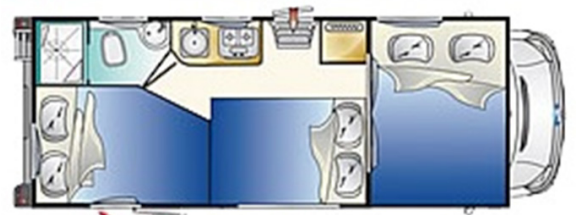

Rambler

6 Berth

6x ADULT

**Back by popular demand
– Spacious motorhome
with all the mod cons!**

FEATURES

- Automatic
- New improved design
- 2 fixed double beds
- Full gallery kitchen
- Colour reversing camera & sensors
- Certified self contained

Day

Night

Rambler 6 Berth

Vehicle Specifications

Capacity	6 Berth
Model	Fiat Ducato
Engine Specifications	2.3 Litre Diesel
Transmission	6 Speed Automatic
Safety	Dual front airbags, abs brakes
Radio MP3	Yes
Electric Windows	Yes
Central locking	Yes
Outside Length	6900mm
Outside Width	2310mm
Outside Height	3200mm
Certified Seats	6
Front Drop Down Bed	2160mm x 1680mm
Dinette Bed	1950mm x 1300mm
Rear Double Bed	2000mm x 1329mm
Shower & toilet	Yes
Fresh Water tank	100 Litres
Waste Water tank	100 Litres
Combi Gas Heating	Yes
Refillable Gas System	Yes
Fridge	100 Litres
Gas Grill	Yes
Gas Hob	Yes
DVD System	Yes
Status TV Aerial	Yes
Window Blinds & Flyscreens	Yes
AGM Habitation Battery	Yes
Reversing Camera	Yes